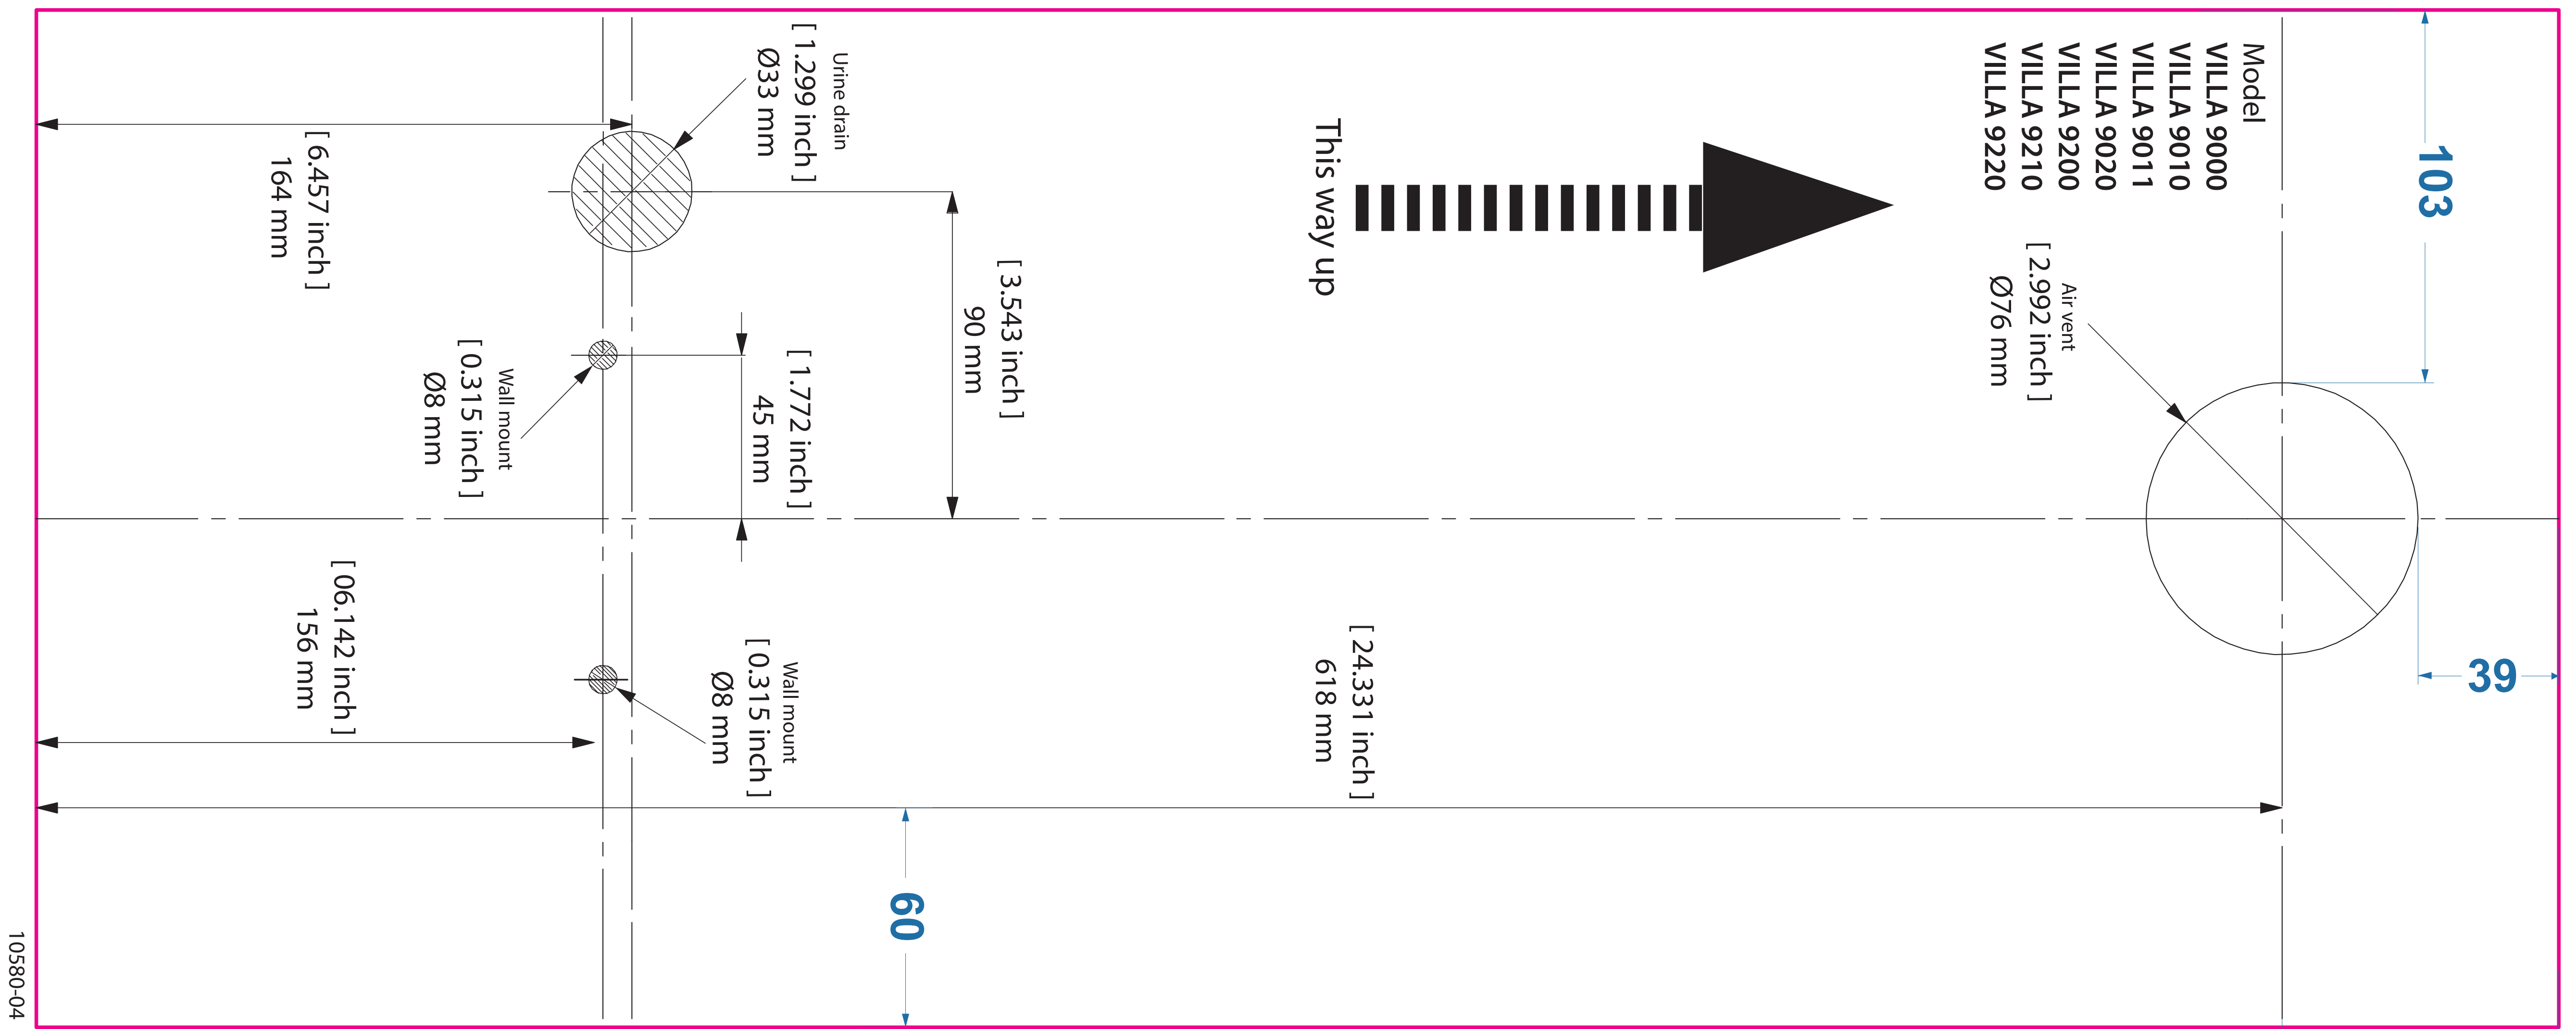

280

694

103

39

76

280

694

95

2

47

60

25.48 inch

3.543 inch

1.772 inch

6.457 inch

Ø 06.142 inch

Ø 0.315 inch

Ø 0.315 inch

Ø 1.299 inch

Ø 3.543 inch

Model
VILLA 9215

This way up

10580-04